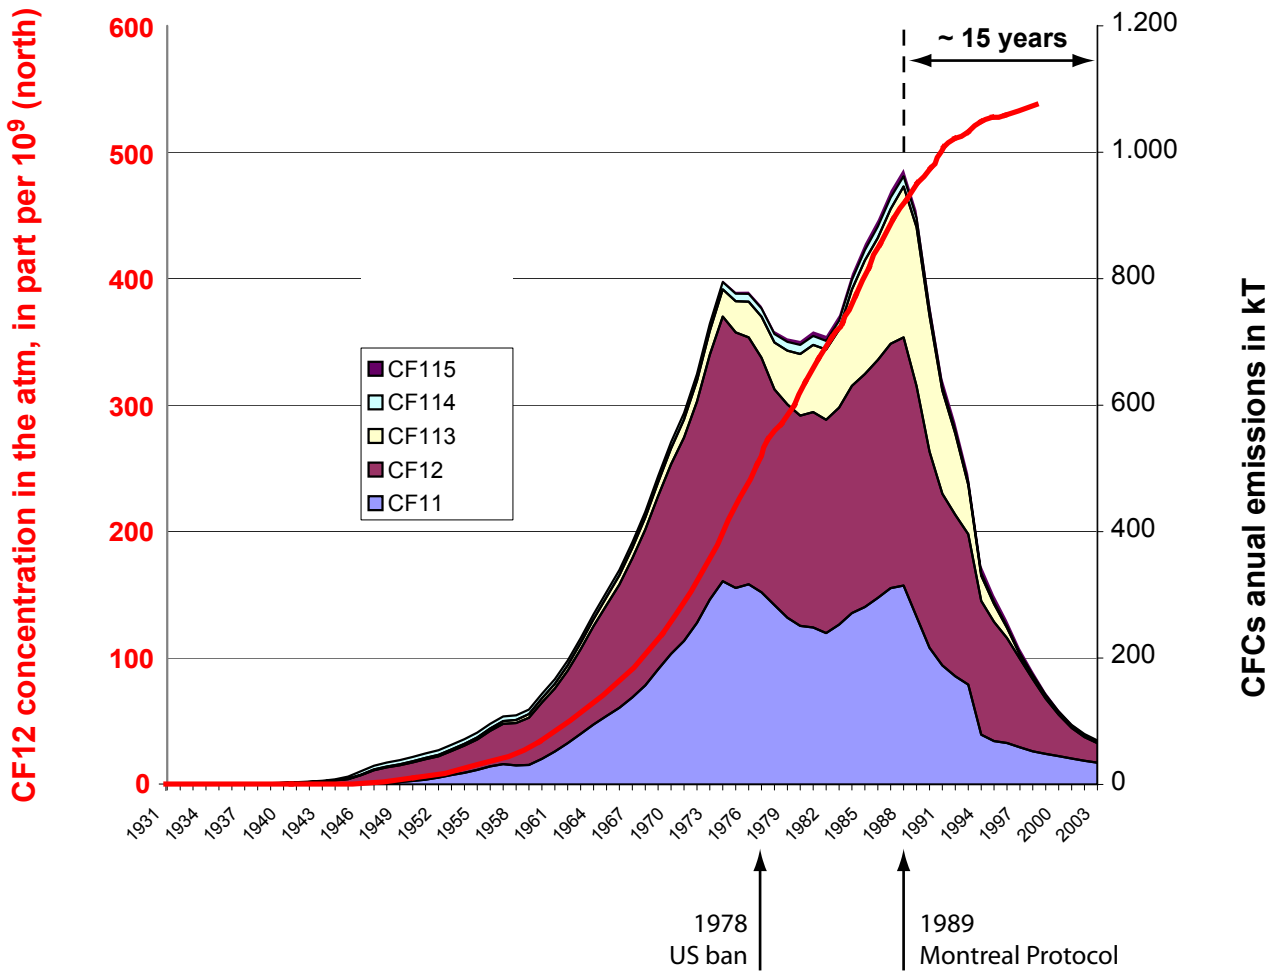

CFC emissions

Total emissions from 1931 (kT)

CF11	CF12	CF113	CF114	CF115	HCHC134	HCFC142	HCFC141	HCFC124	HCFC22
8.025	11.696	3.023	510	235	634	301	526	26	4.844
TOTAL	29.820 kT								