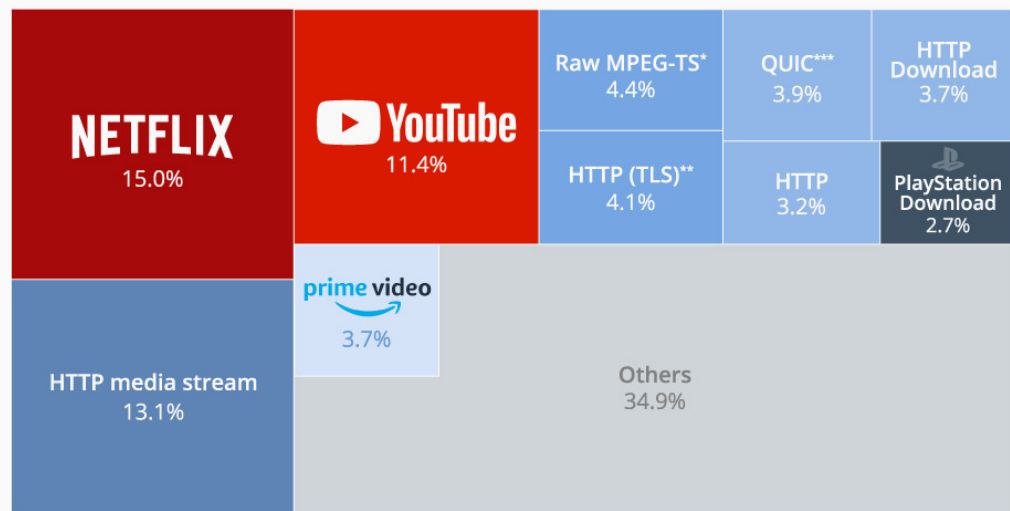

Digital energy consumption

[Source: [Lean ICT Materials] Forecast Model.
Produced by The Shift Project from data published by (Andrae & Edler, 2015)]

Netflix is Responsible for 15% of Global Internet Traffic

Distribution of worldwide downstream traffic, by web application

* Digital container format for the transmission and storage of audio, video, and data.
** Security protocol
*** Network protocol designed to speed up online web applications