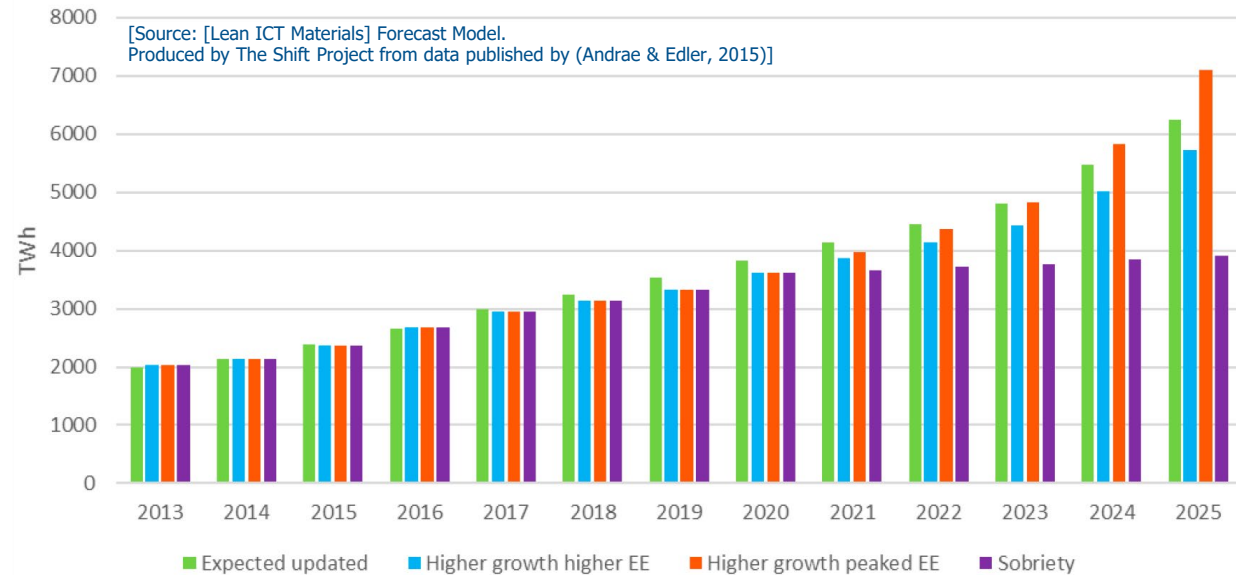

Digital energy consumption

[Source: [Lean ICT Materials] Forecast Model.
Produced by The Shift Project from data published by (Andrae & Edler, 2015)]

Netflix is Responsible for 15% of Global Internet Traffic