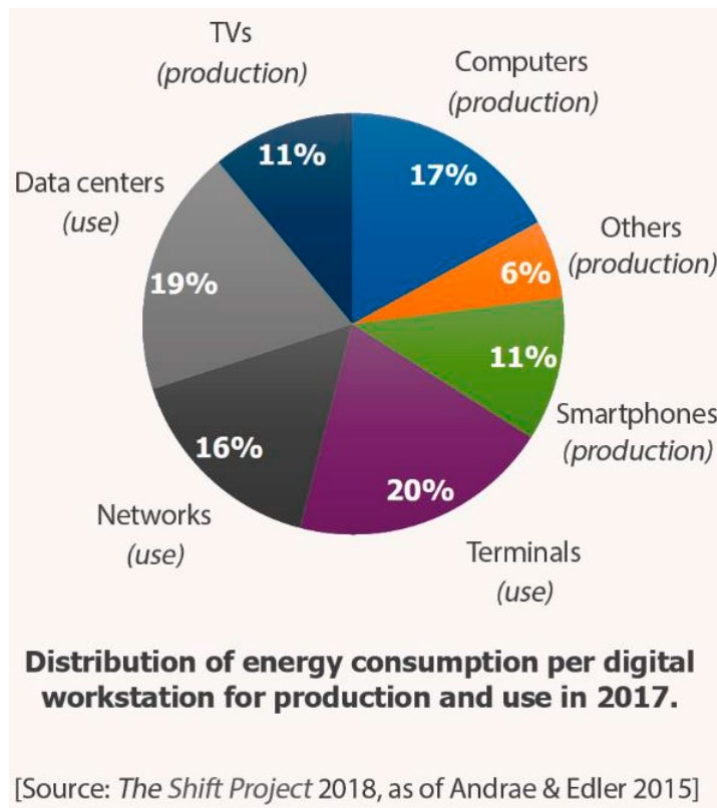

Digital energy consumption

[Source: [Lean ICT Materials] Forecast Model.
Produced by The Shift Project from data published by (Andrae & Edler, 2015)]

Netflix is Responsible for 15% of Global Internet Traffic