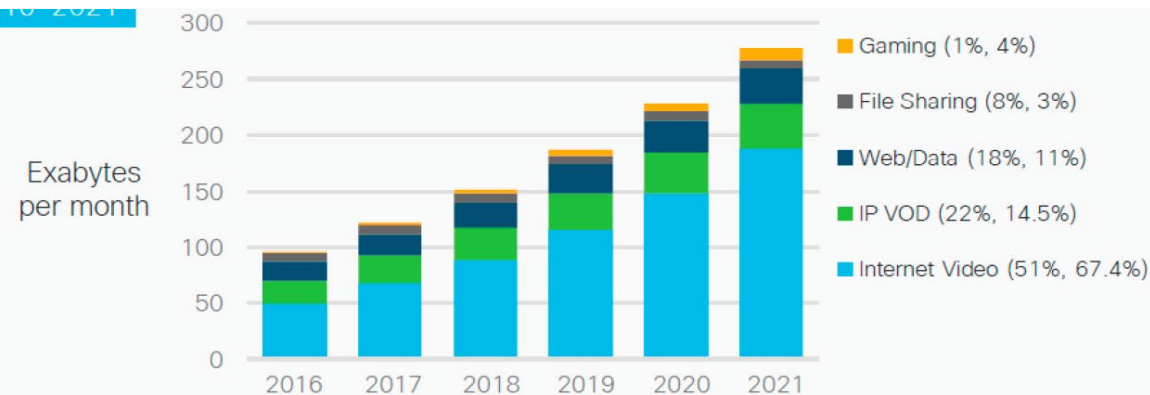

Digital energy consumption

[Source: [Lean ICT Materials] Forecast Model.
Produced by The Shift Project from data published by (Andrae & Edler, 2015)]

Netflix is Responsible for 15% of Global Internet Traffic

Distribution of worldwide downstream traffic, by web application

* Digital container format for the transmission and storage of audio, video, and data.
** Security protocol
*** Network protocol designed to speed up online web applications

@StatistaCharts

Source: Sandvine | The Global Internet Phenomena Report

Figures (n) refer to 2016, 2021 traffic shares.

Source: Cisco VNI Global IP Traffic Forecast, 2016-2021.

Figure 8: Evolution of shares of traffic 2016-2021