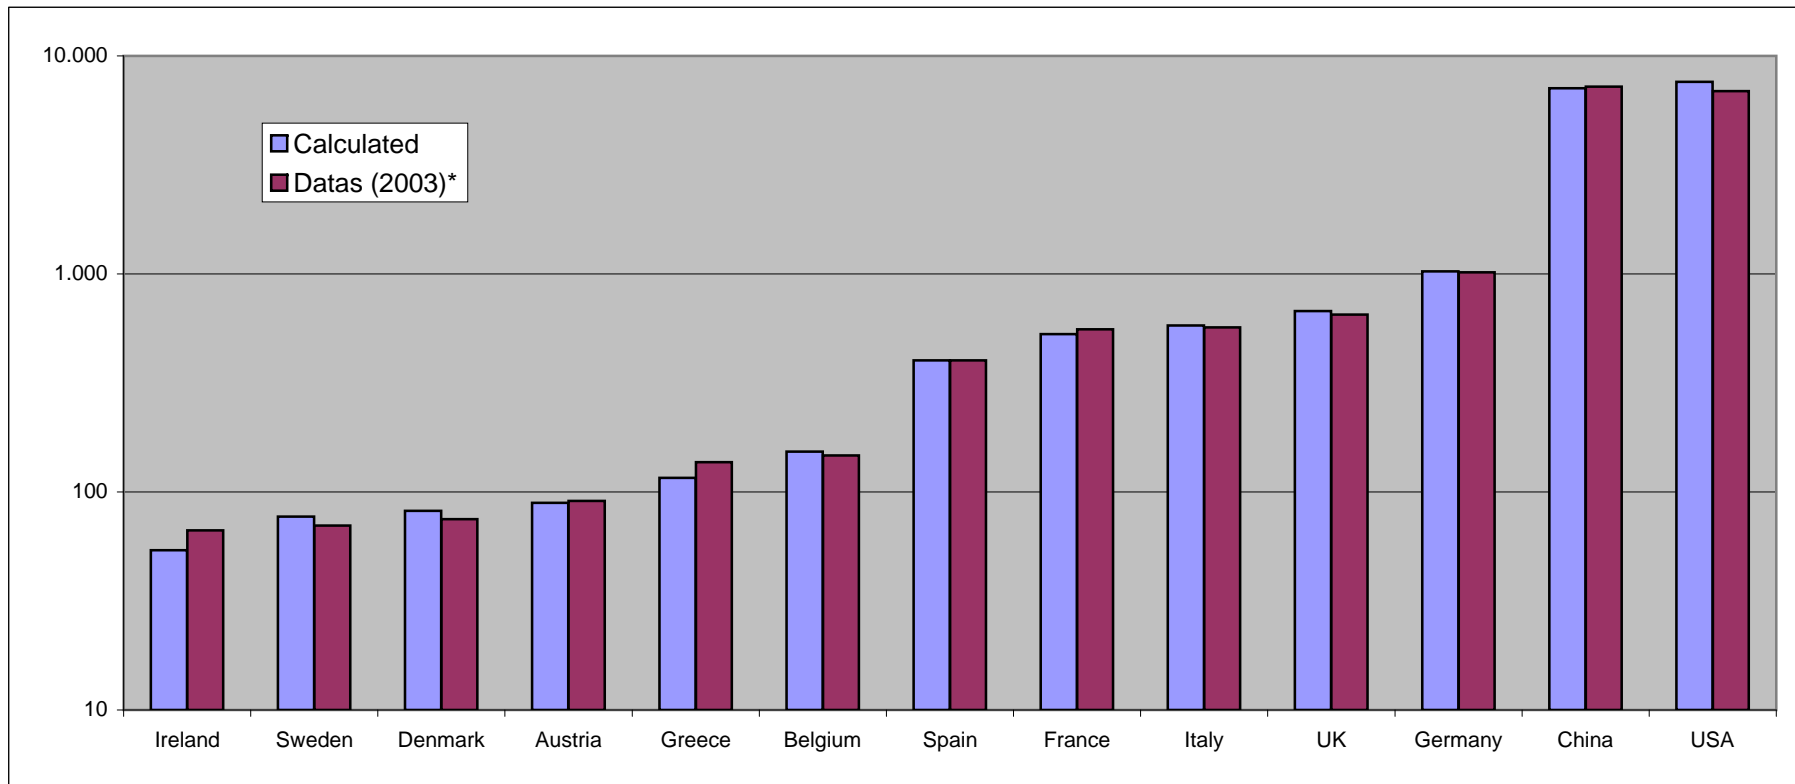

**Greenhouse gases emissions (MT Eq. CO2) : Calculated vs. Real**

	Ireland	Sweden	Denmark	Austria	Greece	Belgium	Spain	France	Italy	UK	Germany	China	USA
<b>Calculated</b>	54	77	82	89	116	153	402	529	581	675	1.027	7.119	7.595
<b>Datas (2003)*</b>	67	70	75	91	137	147	402	557	569	651	1.017	7.219	6.893
<b>Error</b>	-19%	10%	9%	-2%	-15%	4%	0%	-5%	2%	4%	1%	-1%	10%

\*See Scenario Spreadsheet for sources - 2003 datas except for China (2005)